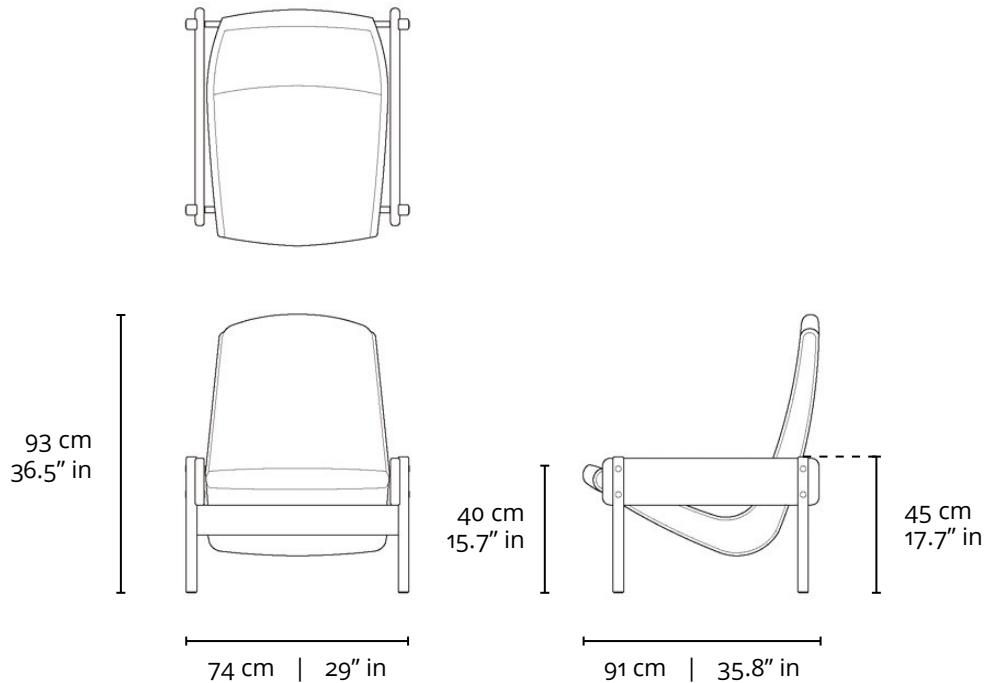

LinBrasil Licensed by Sergio Rodrigues © Todos os direitos reservados.

BANQUETA VRONKA

1962

DESCRIÇÃO TÉCNICA

DIMENSÕES

- 74 x 52 x 42h (cm)

MATERIAIS E FABRICAÇÃO

- Estrutura em madeira maciça.
- Almofada fixa, revestida em couro natural ou tecido.
- Tapa furos em aço inox.

LinBrasil Licensed by Sergio Rodrigues © Todos os direitos reservados.

VRONKA ARMCHAIR

1962

PRODUCT INFO

DIMENSIONS

- 74 x 91 x 93h (cm)
- 29" x 35.8" x 36.5"h (inches)*

PRODUCT DESCRIPTION

- Solid wood frame.
- Stainless steel plugs.
- Upholstered single piece seat and back.

* The inch measurements are approximate for better picturing the dimensions. Only the centimeters measurements are accurate.

INFO

"This Sergio Rodrigues furniture line is licensed to and commercialized exclusively by LinBrasil Ltda and is protected by patent laws and legal sanctions under both criminal and civil codes. Legal proceedings may be instituted against any parties breaching the rights of LinBrasil."

LinBrasil Licensed by Sergio Rodrigues © Todos os direitos reservados.

VRONKA FOOTSTOOL

1962

PRODUCT INFO

DIMENSIONS

- 74 x 52 x 42h (cm)
- 29" x 20.5" x 16.5"h (inches)*

PRODUCT DESCRIPTION

- Solid wood frame.
- Upholstered fixed cushion.
- Stainless steel plugs.