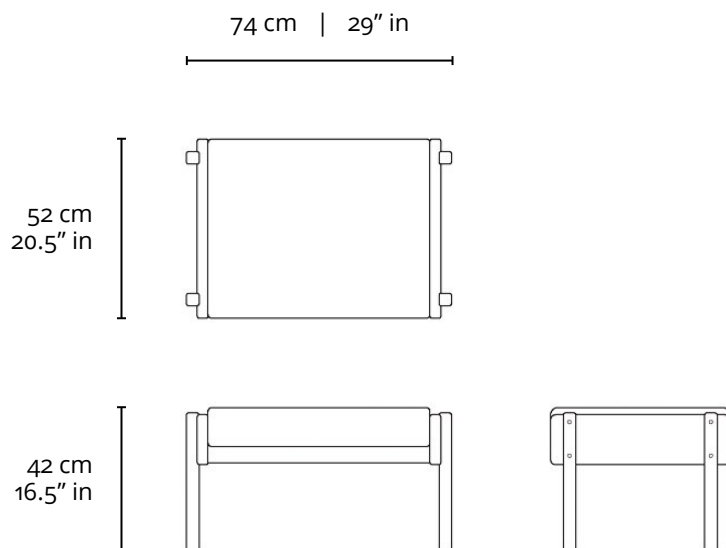

LinBrasil Licensed by Sergio Rodrigues © Todos os direitos reservados.

BANQUETA VRONKA

1962

DESCRIÇÃO TÉCNICA

DIMENSÕES

- 74 x 52 x 42h (cm)

MATERIAIS E FABRICAÇÃO

- Estrutura em madeira maciça.
- Almofada fixa, revestida em couro natural ou tecido.
- Tapa furos em aço inox.

LinBrasil Licensed by Sergio Rodrigues © Todos os direitos reservados.

VRONKA ARMCHAIR

1962

PRODUCT INFO

DIMENSIONS

- 74 x 91 x 93h (cm)
- 29" x 35.8" x 36.5"h (inches)*

PRODUCT DESCRIPTION

- Solid wood frame.
- Stainless steel plugs.
- Upholstered single piece seat and back.

* The inch measurements are approximate for better picturing the dimensions. Only the centimeters measurements are accurate.

INFO

"This Sergio Rodrigues furniture line is licensed to and commercialized exclusively by LinBrasil Ltda and is protected by patent laws and legal sanctions under both criminal and civil codes. Legal proceedings may be instituted against any parties breaching the rights of LinBrasil."

LinBrasil Licensed by Sergio Rodrigues © Todos os direitos reservados.

VRONKA FOOTSTOOL

1962

PRODUCT INFO

DIMENSIONS

- 74 x 52 x 42h (cm)
- 29" x 20.5" x 16.5"h (inches)*

PRODUCT DESCRIPTION

- Solid wood frame.
- Upholstered fixed cushion.
- Stainless steel plugs.